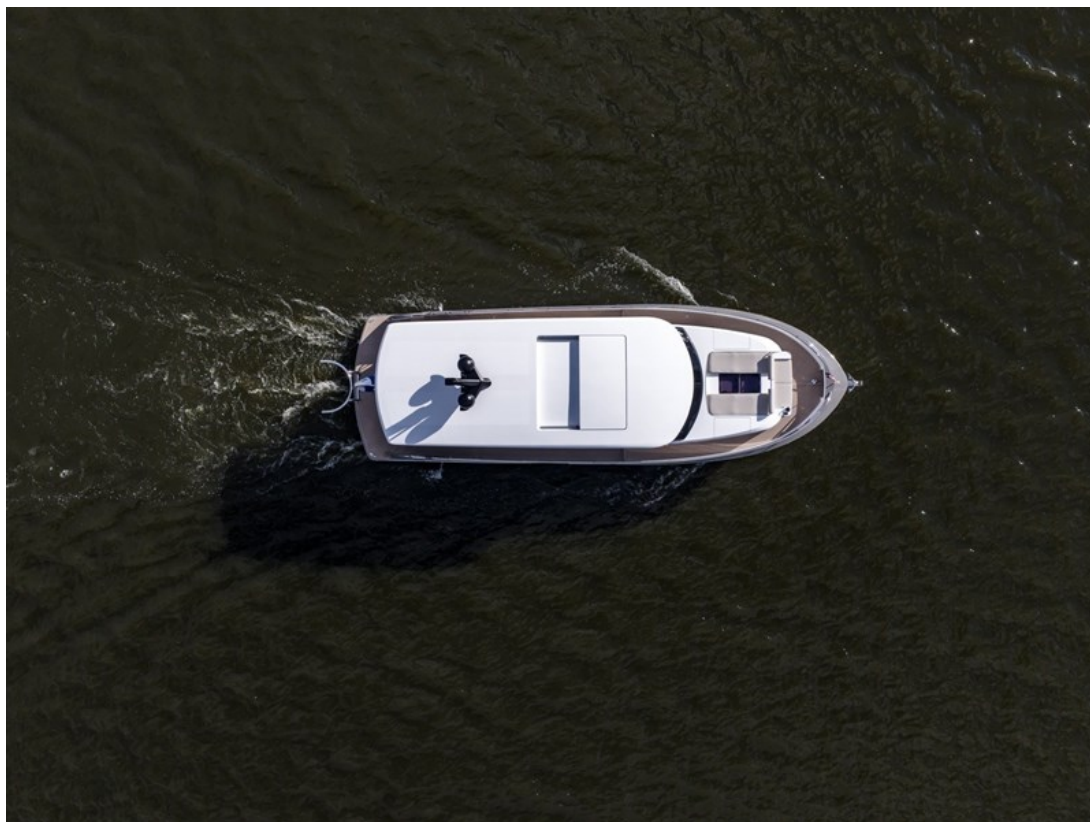

J.P. Broekhovenstraat 37
8081 HB Elburg
The Netherlands

Reference number
B25104393

info@elburgyachting.nl
www.elburgyachting.nl
+31 525 68 68 68

ELBURG YACHTING[®]

international yachtbrokers

Gegevens worden geacht juist te zijn, doch worden niet gegarandeerd. - Whilst every care has been taken in the preparation of the particulars, their correctness is not guaranteed.