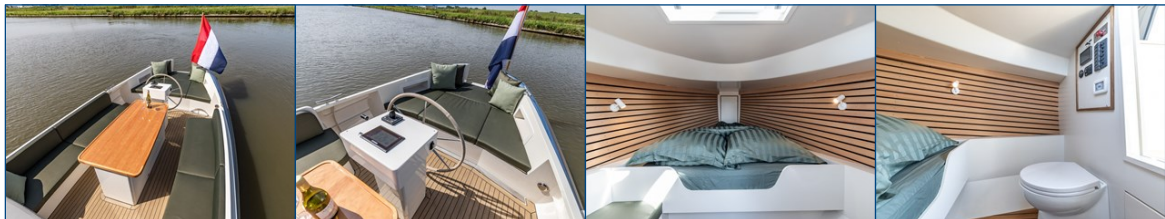

- 📏 Appr. 9.00 x 2.75 x 0.75 m
- 🏭 Scheepswerf SRF - The Netherlands
- 🏗️ Oliver van Meer Naval Architect - The Netherlands
- 🕒 2025
- 🇪🇺 CE D
- 🔌 1 x 20 pk Mitek - 48 V - Elektrisch
- 🛋️ 1 x
- ⚓ Elburg Yachting
- 💡 Just Listed
- € € 250.000,-

Gegevens worden geacht juist te zijn, doch worden niet gegarandeerd. - Whilst every care has been taken in the preparation of the particulars, their correctness is not guaranteed.

J.P. Broekhovenstraat 37
8081 HB Elburg
The Netherlands

Reference number
B25074367

info@elburgyachting.nl
www.elburgyachting.nl
+31 525 68 68 68