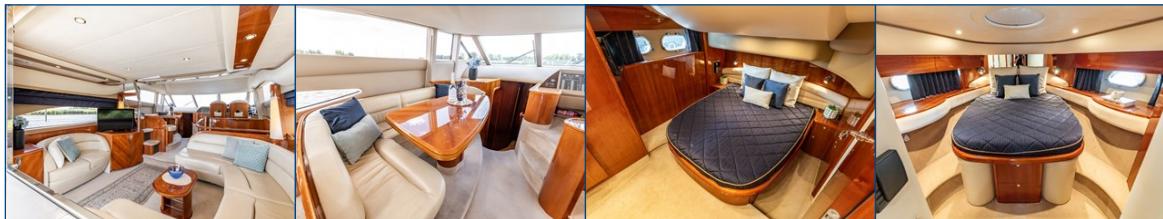

ELBURG YACHTING®

international yachtbrokers

Princess 61

📏 Appr. 20.00 x 5.00 x 1.20 m

✂ Princess Yachts - UK

⚓ Olesinski - UK

🕒 2003

CE B