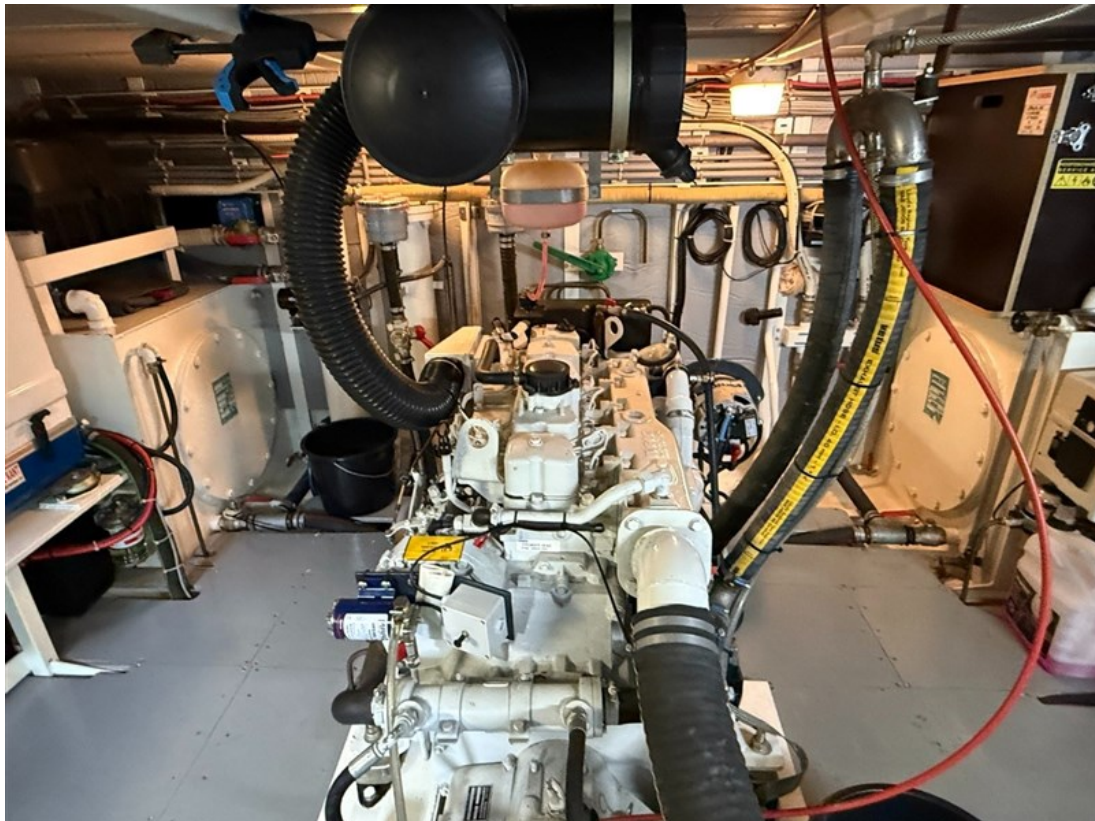

J.P. Broekhovenstraat 37
8081 HB Elburg
The Netherlands

Reference number
B25074363

info@elburgyachting.nl
www.elburgyachting.nl
+31 525 68 68 68

ELBURG YACHTING[®]

international yachtbrokers

Gegevens worden geacht juist te zijn, doch worden niet gegarandeerd. - Whilst every care has been taken in the preparation of the particulars, their correctness is not guaranteed.