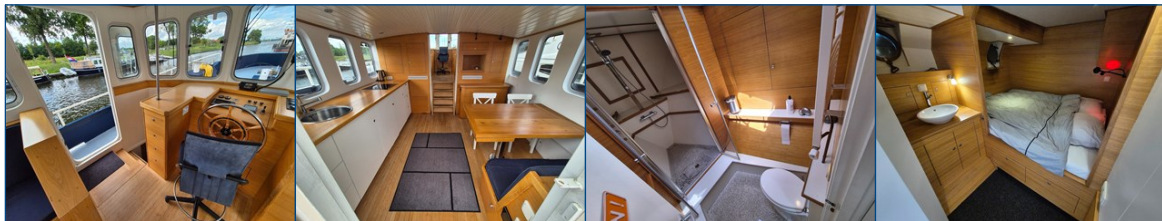

- 📏 Appr. 14.98 x 5.10 x 1.65 m
- 🏗️ Bronsveen Jachtbouw- NL
- ⚓ Bronsveen Jachtbouw- NL
- 🕒 2011
- CE B
- 🚗 1 x 250 pk Volvo Penta D7C - ATA - commercial
- 🛳️ 3 x
- ⚓ Elburg Yachting
- 💡 For sale
- € € 220.000,-

Gegevens worden geacht juist te zijn, doch worden niet gegarandeerd. - Whilst every care has been taken in the preparation of the particulars, their correctness is not guaranteed.

J.P. Broekhovenstraat 37
8081 HB Elburg
The Netherlands

Reference number
B25064339

info@elburgyachting.nl
www.elburgyachting.nl
+31 525 68 68 68