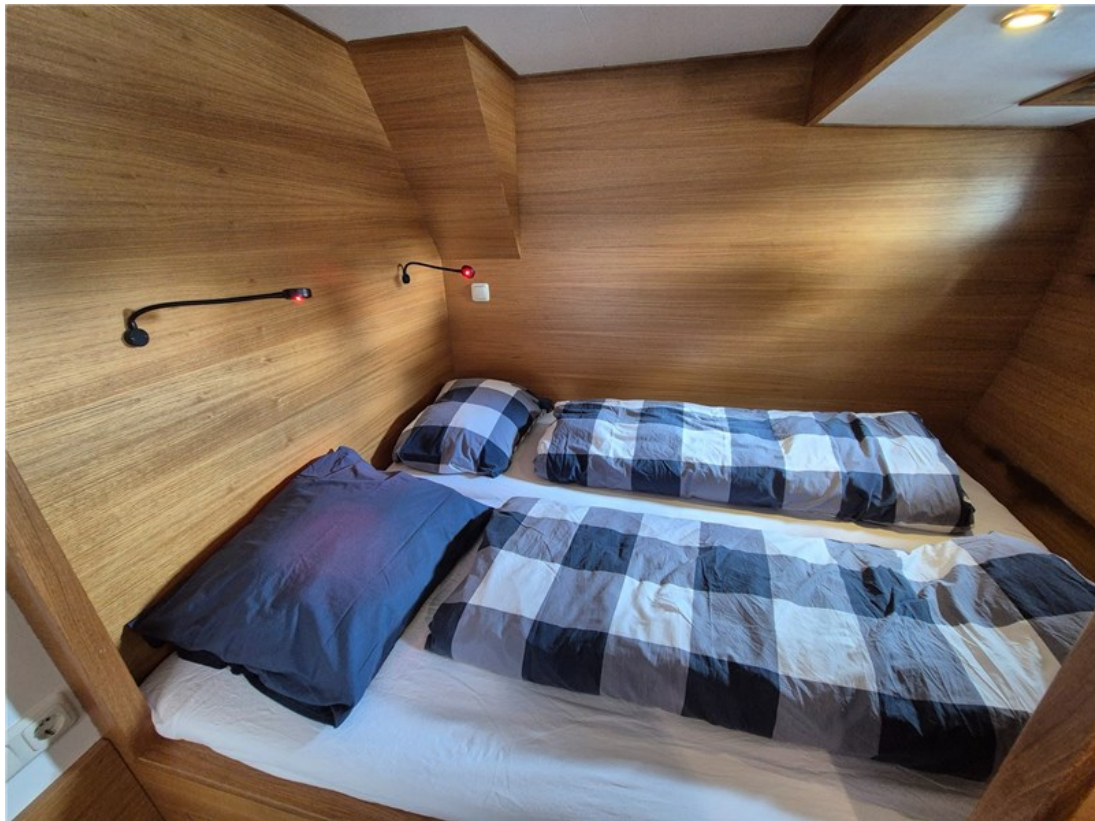

ELBURG YACHTING®

international yachtbrokers

Gegevens worden geacht juist te zijn, doch worden niet gegarandeerd. - Whilst every care has been taken in the preparation of the particulars, their correctness is not guaranteed.

J.P. Broekhovenstraat 37
8081 HB Elburg
The Netherlands

Reference number
B25064339

info@elburgyachting.nl
www.elburgyachting.nl
+31 525 68 68 68