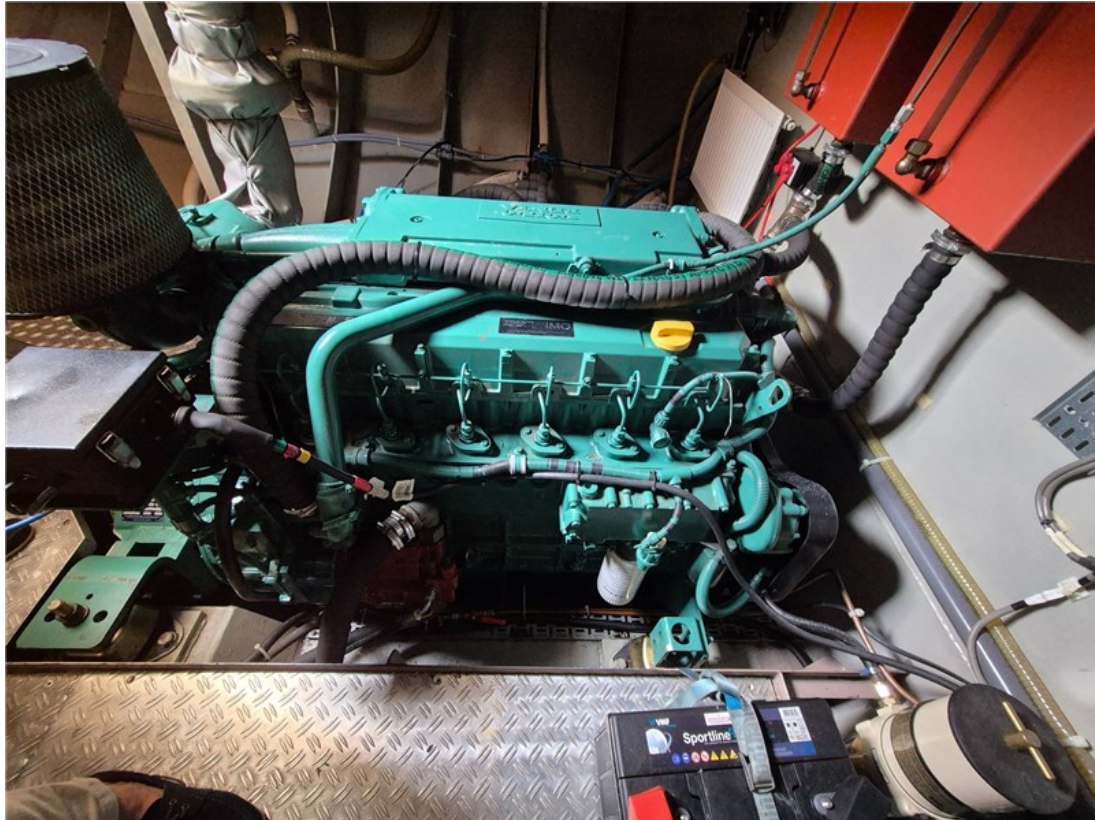

ELBURG YACHTING®

international yachtbrokers

Gegevens worden geacht juist te zijn, doch worden niet gegarandeerd. - Whilst every care has been taken in the preparation of the particulars, their correctness is not guaranteed.

J.P. Broekhovenstraat 37
8081 HB Elburg
The Netherlands

Reference number
B25064339

info@elburgyachting.nl
www.elburgyachting.nl
+31 525 68 68 68