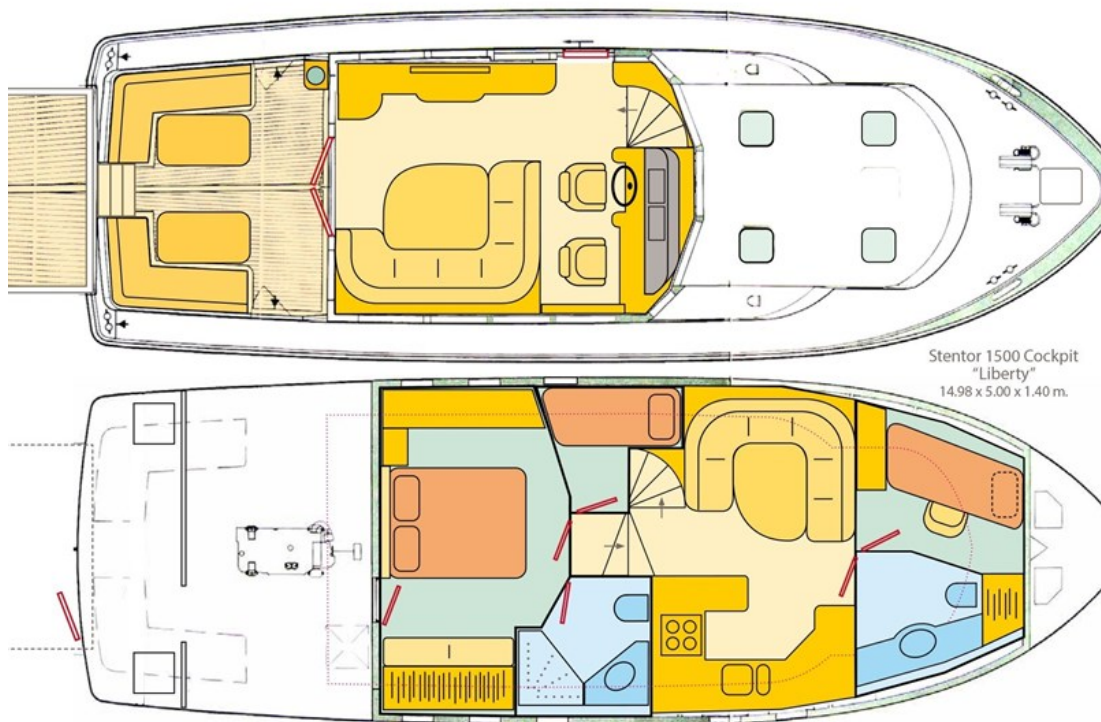

J.P. Broekhovenstraat 37
8081 HB Elburg
The Netherlands

Reference number
B24104255

info@elburgyachting.nl
www.elburgyachting.nl
+31 525 68 68 68

ELBURG YACHTING®

international yachtbrokers

Gegevens worden geacht juist te zijn, doch worden niet gegarandeerd. - Whilst every care has been taken in the preparation of the particulars, their correctness is not guaranteed.