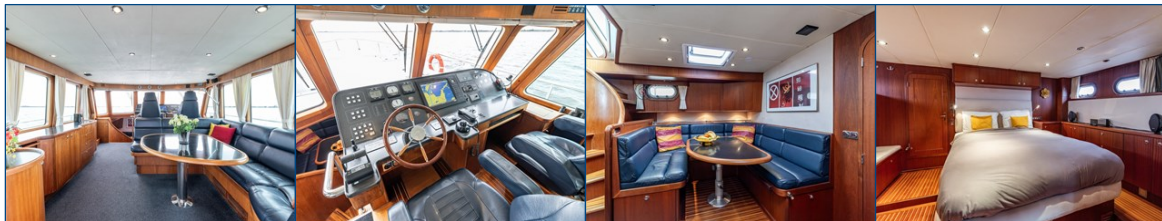

ELBURG YACHTING®

international yachtbrokers

Stentor 1500 - OC

- 📏 Appr. 14.98 x 5.00 x 1.40 m
- ⚙️ Stentor Yachts BV - Sneek
- ⚓ Vripack - Sneek
- 🕒 2005
- ⚖️ A
- 🚗 1 x 230 pk Vetus Deutz DTA67
- 🚗 3 x
- ⚓ On request
- 💡 Sold
- € Price on request