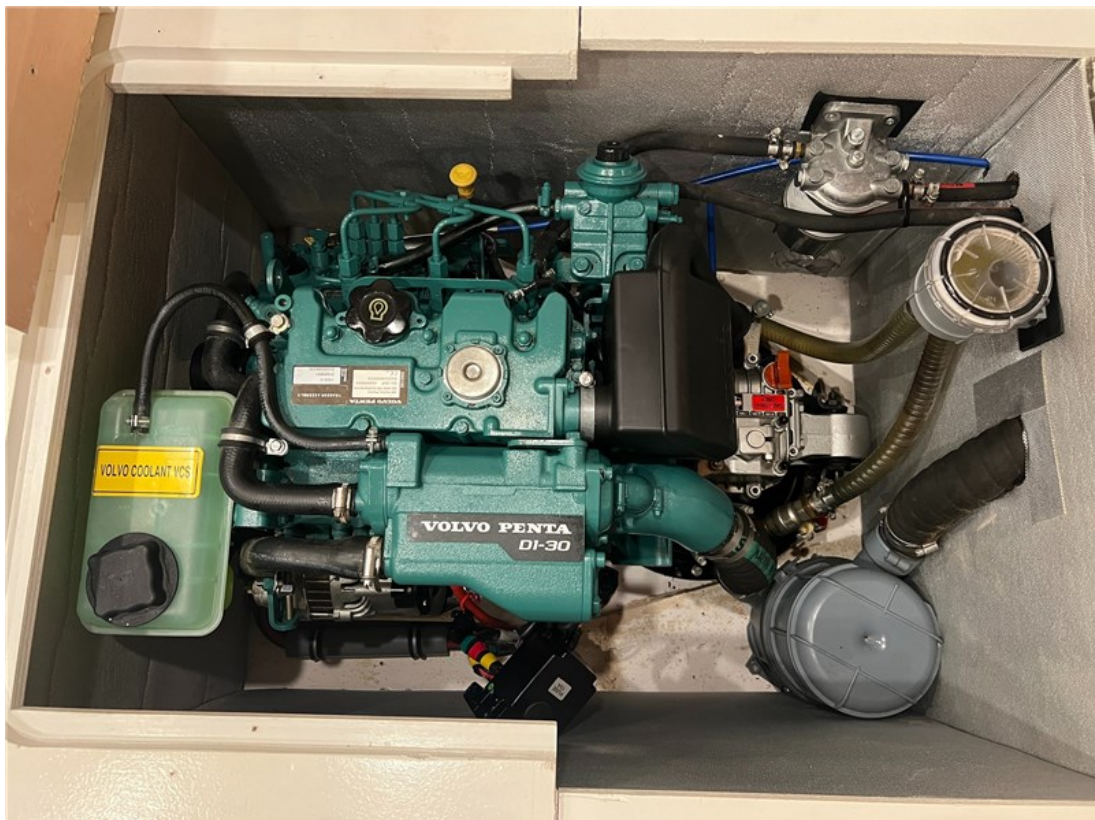

ELBURG YACHTING®

international yachtbrokers

Gegevens worden geacht juist te zijn, doch worden niet gegarandeerd. - Whilst every care has been taken in the preparation of the particulars, their correctness is not guaranteed.

J.P. Broekhovenstraat 37
8081 HB Elburg
The Netherlands

Reference number
B24104252

info@elburgyachting.nl
www.elburgyachting.nl
+31 525 68 68 68