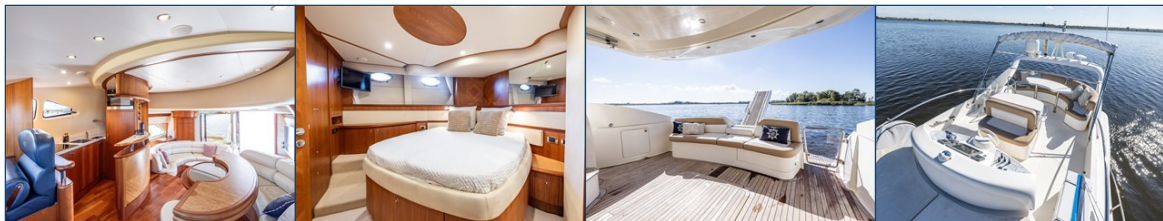

- 📏 Appr. 17.40 x 4.80 x 1.60 m
- ✂️ Aicon Yachts - Italy
- ⚓ Aicon Yachts - Italy
- 🕒 2008
- ⚖️ A
- 🚗 2 x 810 pk Caterpillar C15
- 🚢 3 x
- ⚓ Elburg Yachting
- 💡 For sale
- € € 449.000,-

Gegevens worden geacht juist te zijn, doch worden niet gegarandeerd. - Whilst every care has been taken in the preparation of the particulars, their correctness is not guaranteed.

J.P. Broekhovenstraat 37
8081 HB Elburg
The Netherlands

Reference number
B24094237

info@elburgyachting.nl
www.elburgyachting.nl
+31 525 68 68 68