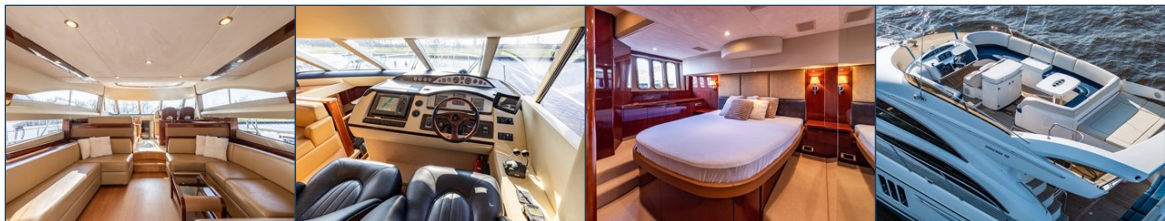

# ELBURG YACHTING®

international yachtbrokers

**Princess 58 - Flybridge**

- 📏 Appr. 17.58 x 4.83 x 1.27 m
- ✂️ Princess Yachts - UK
- ⚓ Princess Yachts - UK
- 🕒 2007
- ⚖️ B
- 🚗 2 x 775 pk Volvo Penta D12
- 🛖 3 + 1 x crew
- ⚓ Elburg Yachting
- 💡 For sale
- € € 645.000,-