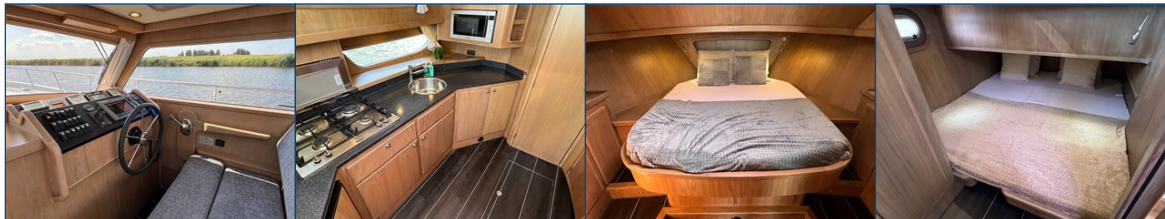

- 📏 Appr. 12.10 x 4.20 x 1.05 m
- 🏠 Steeler Yachts - Steenwijk NL
- 🏠 Steeler Yachts - Steenwijk NL
- 🕒 2012
- CE B
- 🚗 1 x 150 pk Steyr M0156K25 - Diesel
- 🛖 2 x
- ⚓ Elburg Yachting
- 💡 Sold
- € Price on request

Gegevens worden geacht juist te zijn, doch worden niet gegarandeerd. - Whilst every care has been taken in the preparation of the particulars, their correctness is not guaranteed.

J.P. Broekhovenstraat 37
8081 HB Elburg
The Netherlands

Reference number
B24084204

info@elburgyachting.nl
www.elburgyachting.nl
+31 525 68 68 68