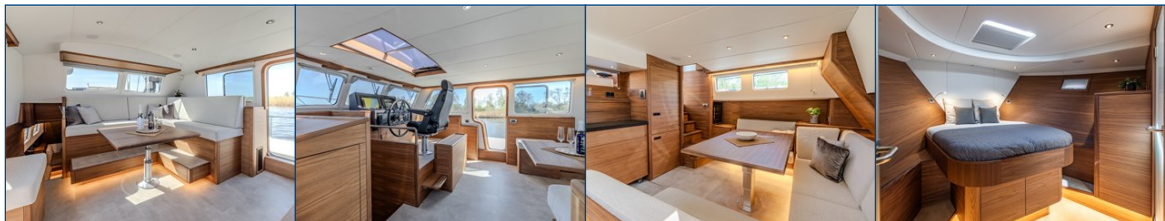

- 📏 Appr. 15.70 x 4.80 x 0.98 m
- ⚙️ Vri-Jon DSA Yachts - Ossenzijl
- 🏠 Willem Nieland Design
- 🕒 2021
- ⚖️ CE B
- 🚗 2 x 110 pk Volvo Penta D3-110
- 🚗 2 x
- ⚓ Elburg Yachting
- 💡 For sale
- € € 885.000,-

Gegevens worden geacht juist te zijn, doch worden niet gegarandeerd. - Whilst every care has been taken in the preparation of the particulars, their correctness is not guaranteed.

J.P. Broekhovenstraat 37
8081 HB Elburg
The Netherlands

Reference number
B24024130

info@elburgyachting.nl
www.elburgyachting.nl
+31 525 68 68 68